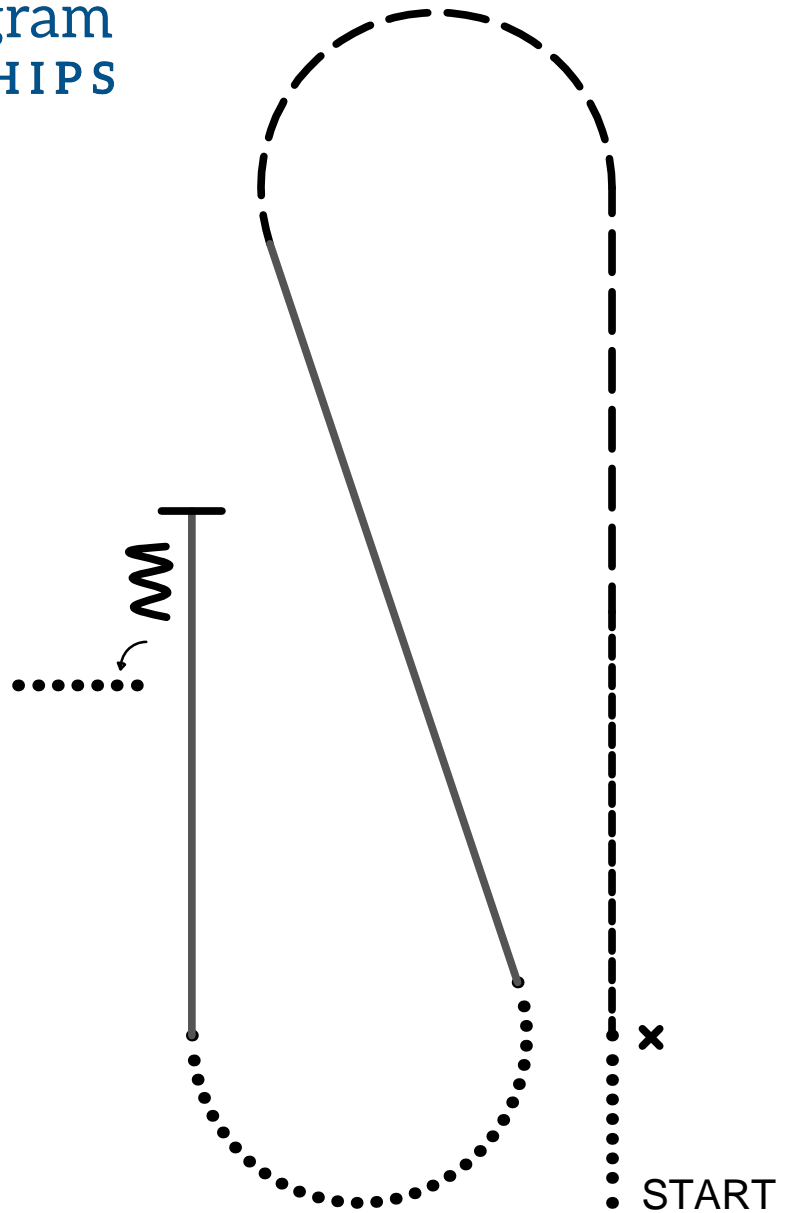

Class 7003 Western Horsemanship

Thoroughbred Incentive Program CHAMPIONSHIPS

NOTE: The drawn description of this pattern is only intended for the general depiction of the pattern. Contestants should utilize the arena space to best exhibit their horses.

<ol style="list-style-type: none"> 1. Walk out of line, jog at cone 2. Jog halfway down the line 3. Extend the jog, half circle to the left 4. Left lead lope along the diagonal to cone 5. Break to walk, walk arc right 6. Lope right lead 7. Halt, back 2 horse lengths 8. Turn 90 degrees left 9. Walk off 10. Return to line 	<p>Walk Jog - - - - - Extended Jog — — — — — Lope ————— Extended Lope ————— Halt ——— Cone x Back Up w</p>
---	---

Class 7012 Ranch Riding

- I. Walk
2. Trot serpentine
3. Lope left lead around the end of the arena and then diagonally across the arena
4. Change leads (simple or flying)
5. Lope right lead around end of the arena
6. Extend lope on the straight away and around corner to the center of the arena
7. Extend trot around corner of the arena
8. Collect to a trot
9. Trot over logs
10. Stop, 360° turn each direction (either direction 1st) (L-R or R-L)
- II. Walk, stop and back

Note: The drawn description of this pattern is only intended for the general depiction of the pattern. Exhibitors should utilize the arena space to best exhibit their horses.

Class 7014 Ranch Trail

Pattern coming soon