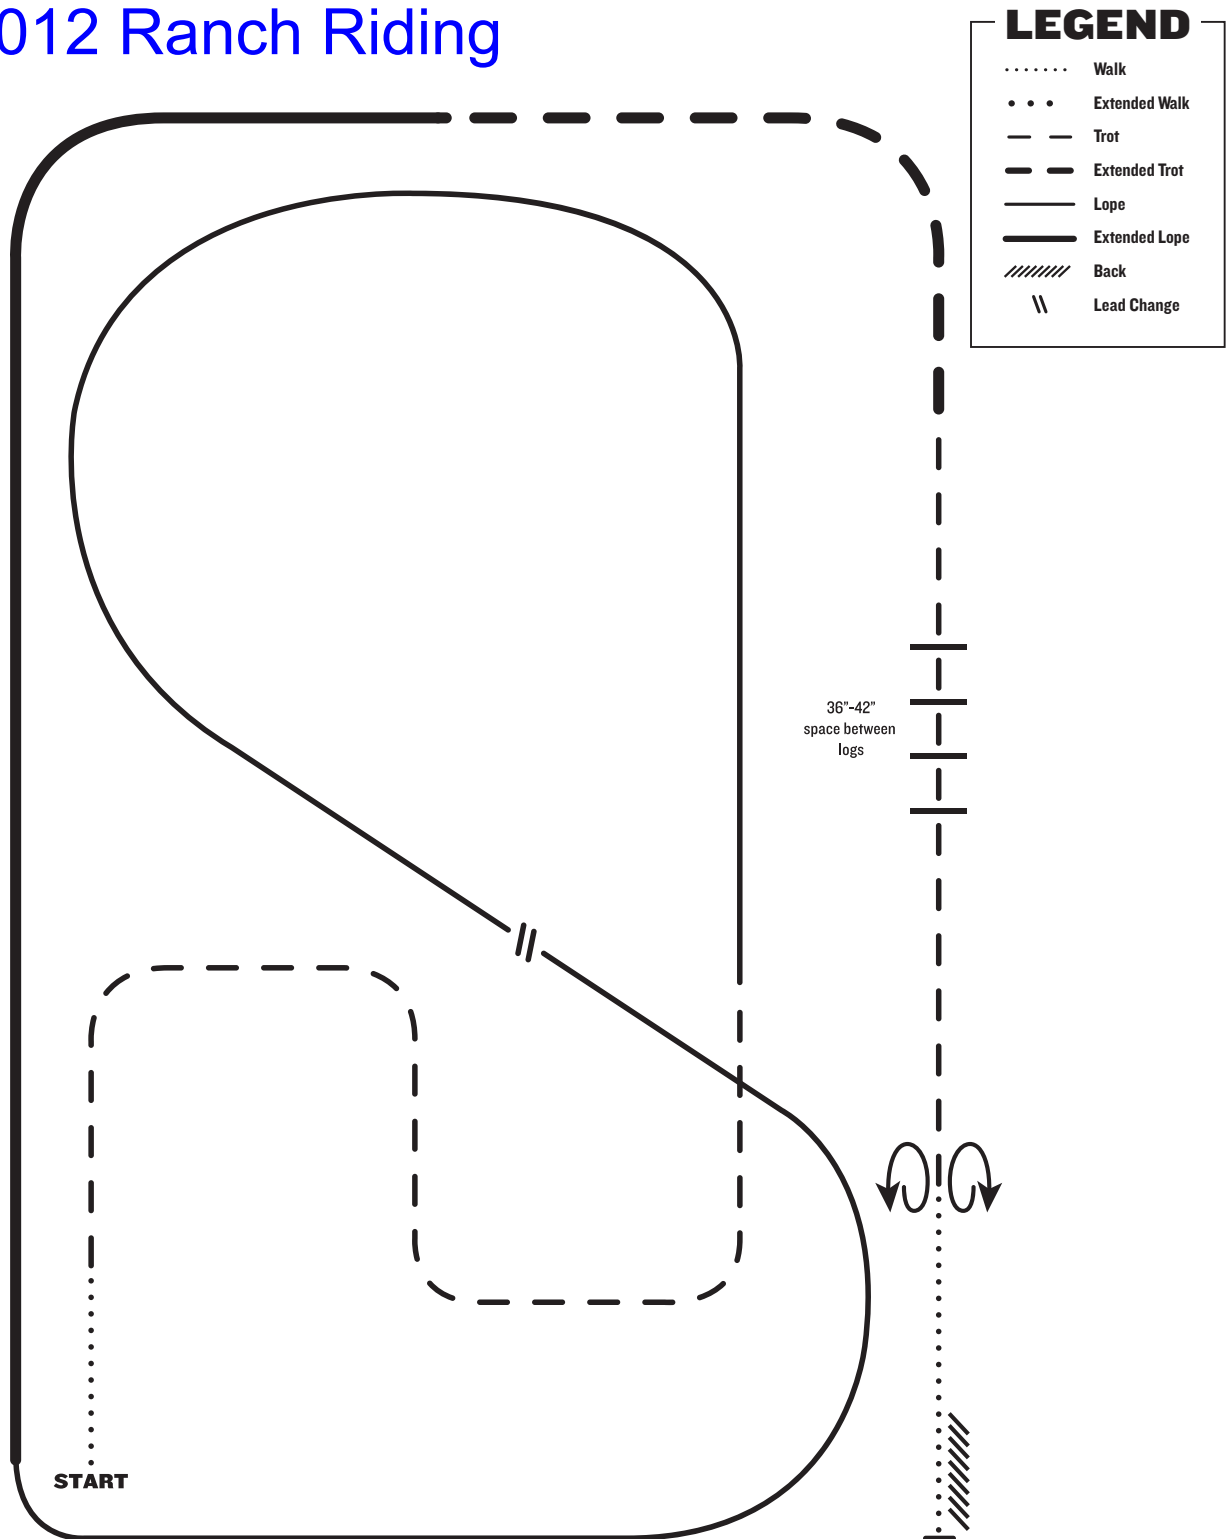

Class 7003 Western Horsemanship

Thoroughbred Incentive Program CHAMPIONSHIPS

NOTE: The drawn description of this pattern is only intended for the general depiction of the pattern. Contestants should utilize the arena space to best exhibit their horses.

<ol style="list-style-type: none"> 1. Walk out of line, jog at cone 2. Jog halfway down the line 3. Extend the jog, half circle to the left 4. Left lead lope along the diagonal to cone 5. Break to walk, walk arc right 6. Lope right lead 7. Halt, back 2 horse lengths 8. Turn 90 degrees left 9. Walk off 10. Return to line 	<p>Walk Jog - - - - - Extended Jog — — — — — Lope ————— Extended Lope ————— Halt ——— Cone x Back Up w</p>
---	---

Class 7012 Ranch Riding

- I. Walk
2. Trot serpentine
3. Lope left lead around the end of the arena and then diagonally across the arena
4. Change leads (simple or flying)
5. Lope right lead around end of the arena
6. Extend lope on the straight away and around corner to the center of the arena
7. Extend trot around corner of the arena
8. Collect to a trot
9. Trot over logs
10. Stop, 360° turn each direction (either direction 1st) (L-R or R-L)
- II. Walk, stop and back

Note: The drawn description of this pattern is only intended for the general depiction of the pattern. Exhibitors should utilize the arena space to best exhibit their horses.

Class 7014 Ranch Trail

Pattern coming soon